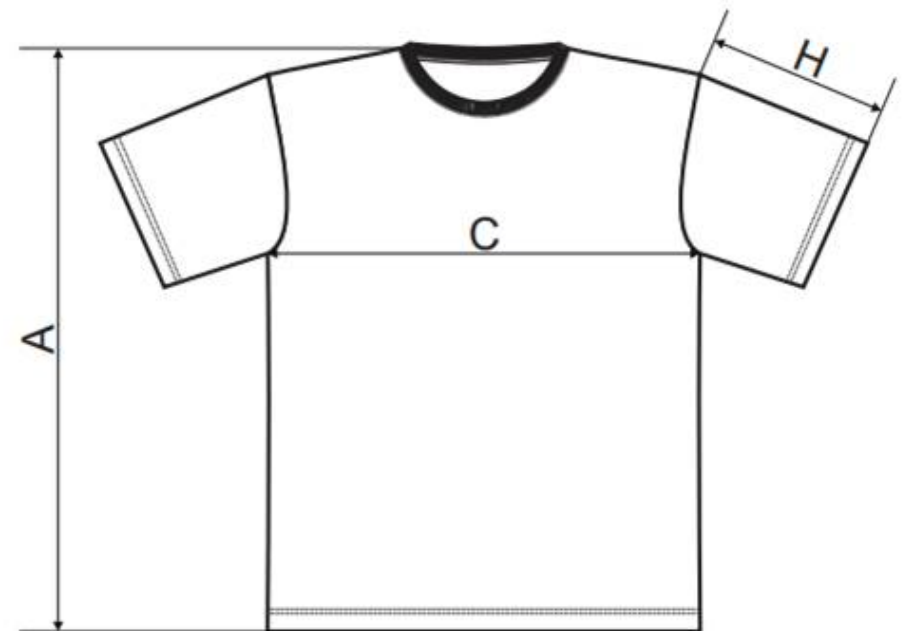

Kurtna Moto T-särki kujundus / Kurtna Moto T - shirt design

**SIZE SPECIFICATION [cm]**

size	XS	S	M	L	XL	2XL	3XL
<b>A</b>	61	62	63	65	66	67	69
<b>C</b>	39	41	45	49	54	60	66
<b>H</b>	20	21	22	23	25	27	29

All size specifications listed are in cm. Accepted tolerance of up to  $\pm 5\%$

Naiste V - kaelusega särk / Women V - neck shirt

**SIZE SPECIFICATION [cm]**

size	XS	S	M	L	XL	2XL	3XL	4XL	5XL
<b>A</b>	67	69	71	74	77	80	83	86	89
<b>C</b>	43	47	51	55	60	65	71	77	83
<b>H</b>	18	19	20	21	22	23	24	25	26

All size specifications listed are in cm. Accepted tolerance of up to  $\pm 5\%$

Meeste rōngaskaelusega särk / Roundneck shirt men