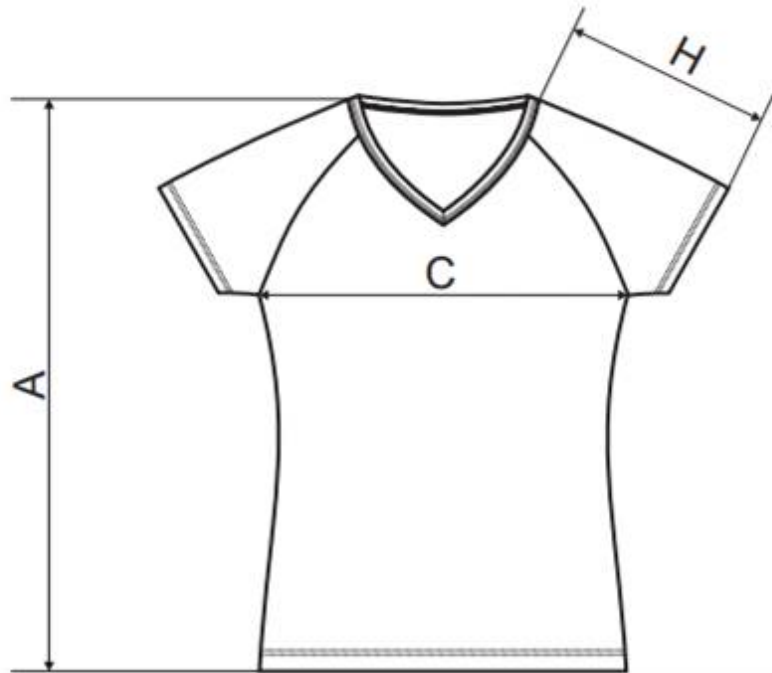

Kurtna Moto T-särki kujundus / Kurtna Moto T - shirt design

**SIZE SPECIFICATION [cm]**

size	XS	S	M	L	XL	2XL	3XL
<b>A</b>	61	62	63	65	66	67	69
<b>C</b>	39	41	45	49	54	60	66
<b>H</b>	20	21	22	23	25	27	29

All size specifications listed are in cm. Accepted tolerance of up to  $\pm 5\%$

Naiste V - kaelusega särk / Women V - neck shirt

**SIZE SPECIFICATION [cm]**

size	XS	S	M	L	XL	2XL	3XL	4XL	5XL
<b>A</b>	67	69	71	74	77	80	83	86	89
<b>C</b>	43	47	51	55	60	65	71	77	83
<b>H</b>	18	19	20	21	22	23	24	25	26

All size specifications listed are in cm. Accepted tolerance of up to  $\pm 5\%$

Meeste rōngaskaelusega särk / Roundneck shirt men